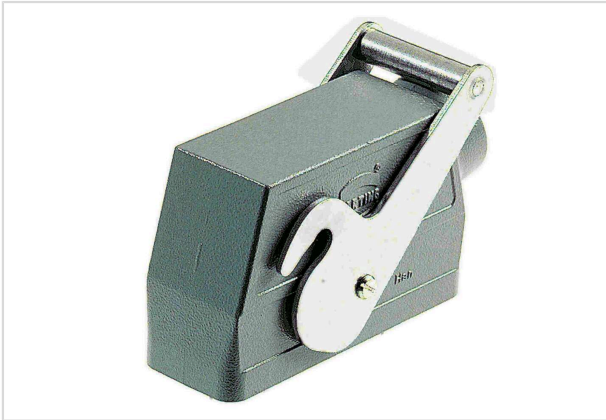

Han 16B-GS-ZV-29

Image is for illustration purposes only. Please refer to product description.

Part number	09 30 016 0581
Specification	Han 16B-GS-ZV-29
HARTING eCatalogue	https://b2b.harting.com/09300160581

Identification

Category	Hoods/Housings
Series of hoods/housings	Han [®] B
Type of hood/housing	Hood
Type	High construction

Version

Size	16 B
Version	Side entry
Cable entry	1x Pg 29
Locking type	Central locking lever (on the hood)
Field of application	Standard hoods/housings for industrial connectors

Technical characteristics

Limiting temperature	-40 ... +125 °C
Note on the limiting temperature	For use as a connector according to IEC 61984.
Degree of protection acc. to IEC 60529	IP65
Type rating acc. to UL 50 / UL 50E	4 4X 12

Material properties

Material (hood/housing)	Aluminium die-cast
Surface (hood/housing)	Powder-coated
Colour (hood/housing)	RAL 7037 (dust grey)

Pushing Performance
Since 1945

Material properties

Material (locking)	Stainless steel
RoHS	compliant
ELV status	compliant
China RoHS	e
REACH Annex XVII substances	Not contained
REACH ANNEX XIV substances	Not contained
REACH SVHC substances	Not contained
California Proposition 65 substances	Yes
California Proposition 65 substances	Nickel
Fire protection on railway vehicles	EN 45545-2 (2020-08)
Requirement set with Hazard Levels	R1 (HL 1-3) R7 (HL 1-3)